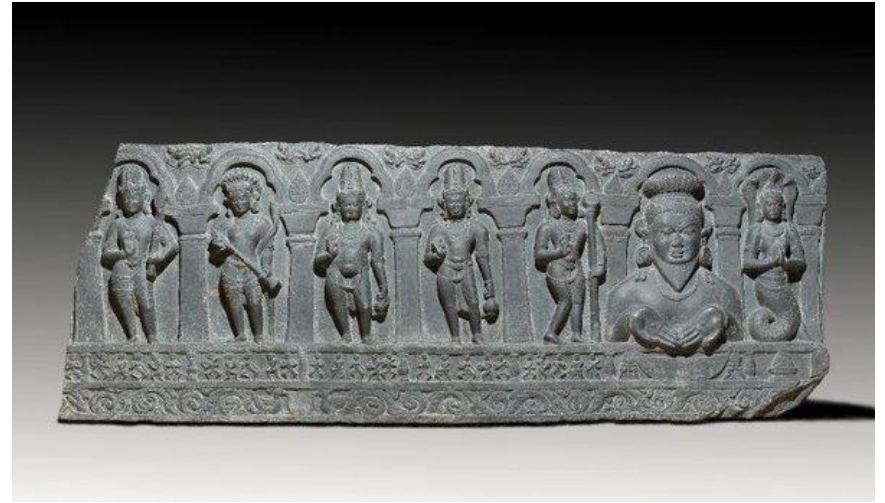

Caput and cauda draconis
(lunar nodes, eclipses)

British Museum
Rahu
Orissa, 13th C

British Museum
Ketu
Orissa, 13th C

British Museum
Five planets, Rahu and Ketu
Indian, 11-12th C

Tibetan amulet
Rahu eating the Sun

Tamil Nadu, Kumbakonam
Rahu Temple (Wat Srisathong)

Caput and cauda draconis (eclipses)

Oxford, Bodleian Library
Bodley 266
Michael Scot, *Liber introductorius*

Munich, BSB
Clm 10268
Michael Scot, *Liber introductorius*