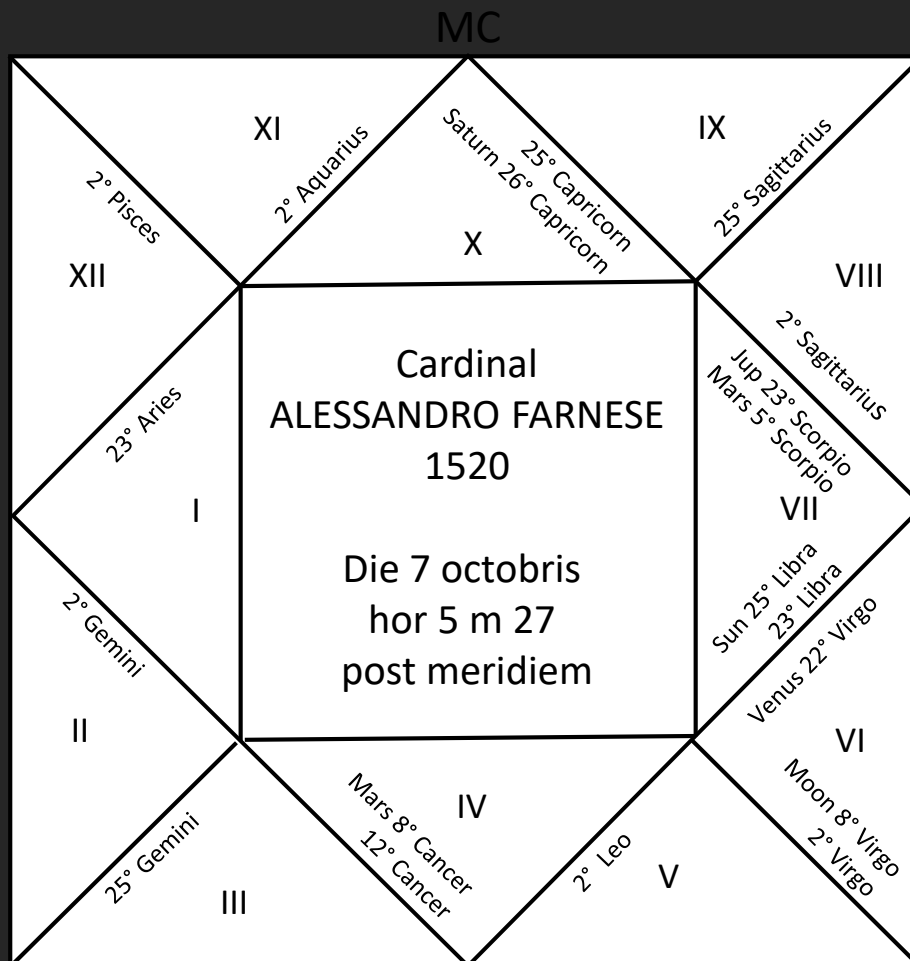

view of the room towards the south

views of the room to the north

Celestial vault

Scorpio

Libra

Virgo

Pisces

Aries

Taurus

Cancer

Gemini

Leo

Sagittarius

Capricorn

Aquarius

Aquila, Delphinus, Sagitta, Equuleus