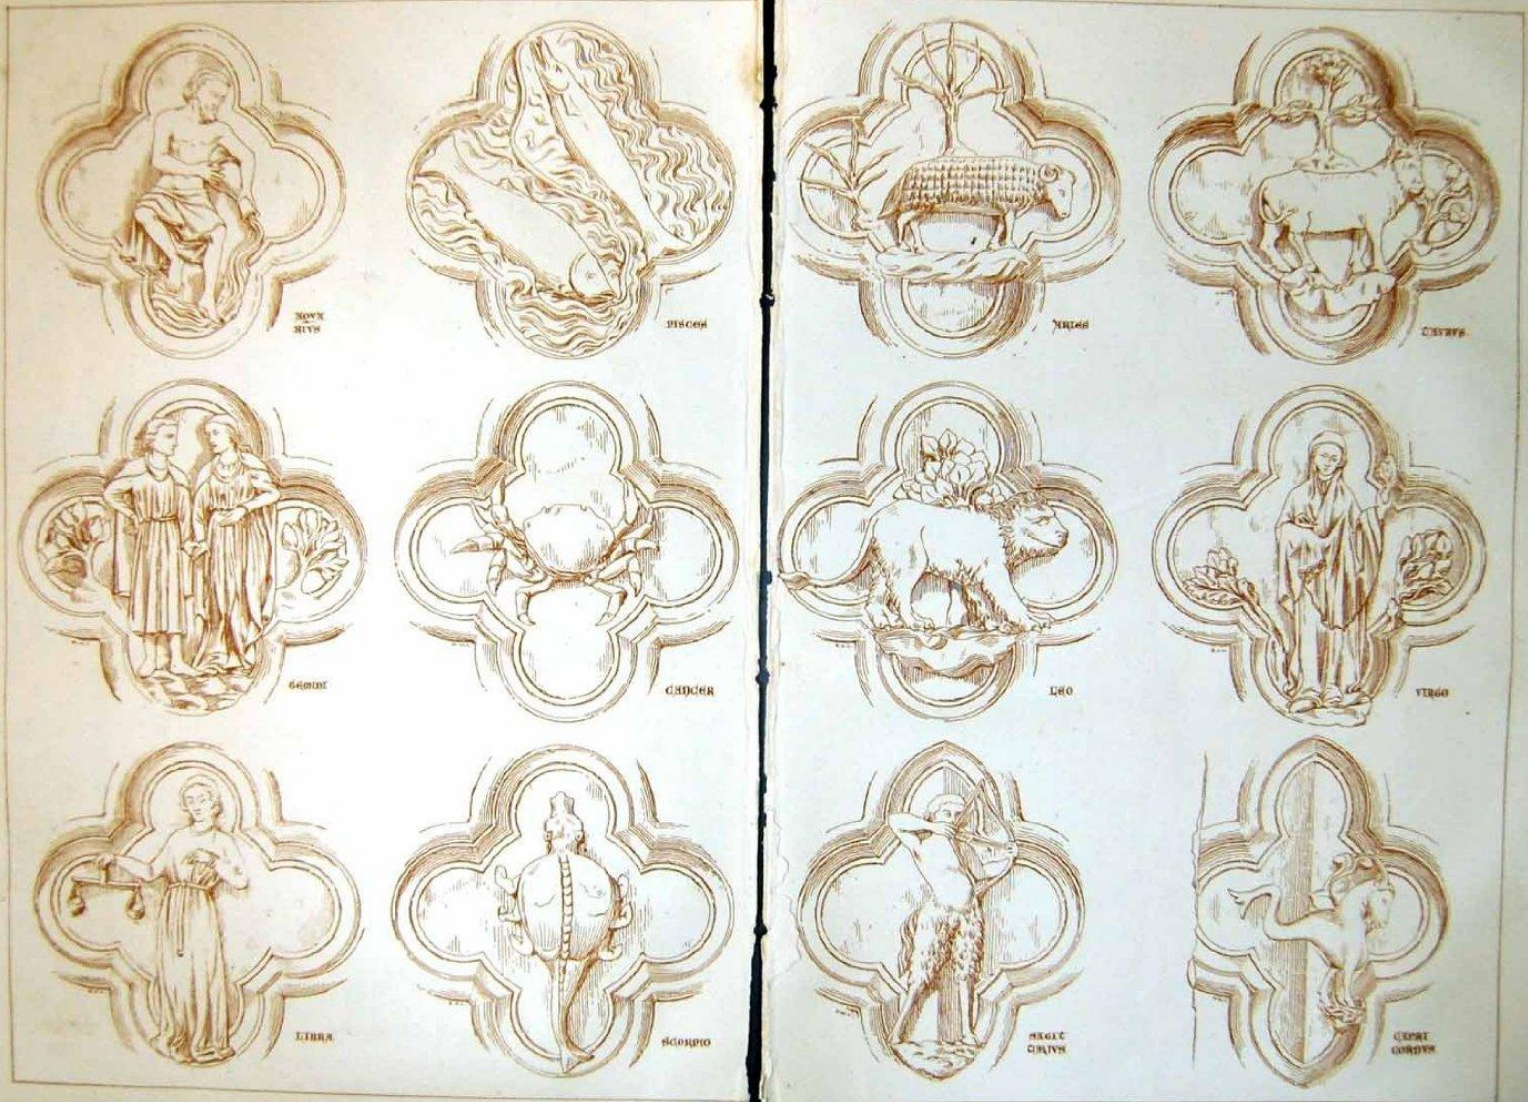

Eche Architect 17^e 1870

SCULPTURE. AMIENS CATHEDRAL - 3 OF THE ZODIAC IN N.W. PORTAL